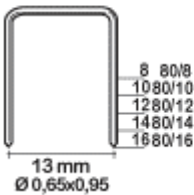

Professional electric stapler/nailer with high resistance body in reinforced fibreglass. Rear loading with built-in pusher. Provided with safety device to prevent accidental firing. Maximum power and high fastening speed. **2 years warranty. Plastic Carry Case.**

ROCAMA 16 HAND STAPLER £45.00 net