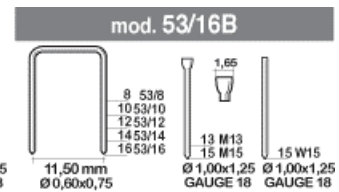

Professional electric stapler/nailer with high resistance body in reinforced fibreglass. Rear loading with built-in pusher. Provided with safety device to prevent accidental firing. Maximum power and high fastening speed. **2 years warranty. Plastic Carry Case.**

ROCAMA 16 HAND STAPLER £45.00 net