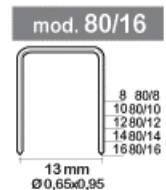

Professional manual metal tacker with rear loading and adjustable power device. **2 years warranty.**

Full Spares and Service back up. Spotnails Ltd – serving the industry for over 50 years.