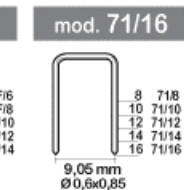

Professional manual metal tacker with rear loading and adjustable power device. **2 years warranty.**

Full Spares and Service back up. Spotnails Ltd – serving the industry for over 50 years.