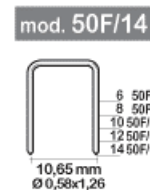

Professional manual metal tacker with rear loading and adjustable power device. **2 years warranty.**

Full Spares and Service back up. Spotnails Ltd – serving the industry for over 50 years.