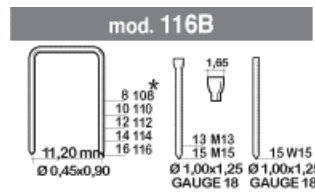

Professional electric stapler/nailer with high resistance body in reinforced fibreglass. Rear loading with built-in pusher. Provided with safety device to prevent accidental firing. Maximum power and high fastening speed. **2 years warranty. Plastic Carry Case.**

ROCAMA 16 HAND STAPLER £45.00 net