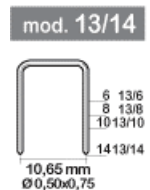

Professional manual metal tacker with rear loading and adjustable power device. **2 years warranty.**

Full Spares and Service back up. Spotnails Ltd – serving the industry for over 50 years.